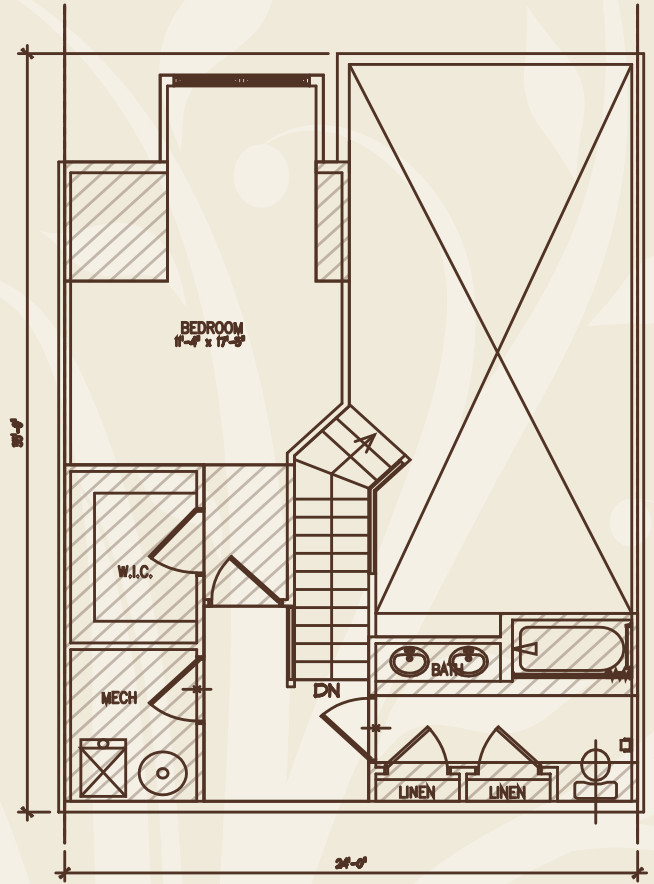

Two Bedroom Apartment

RESIDENCE
A2ML3

1285 SQ. FT.

1ST FLOOR

2ND FLOOR LOFT

2 BEDROOM

2 BATH

AT RARITAN