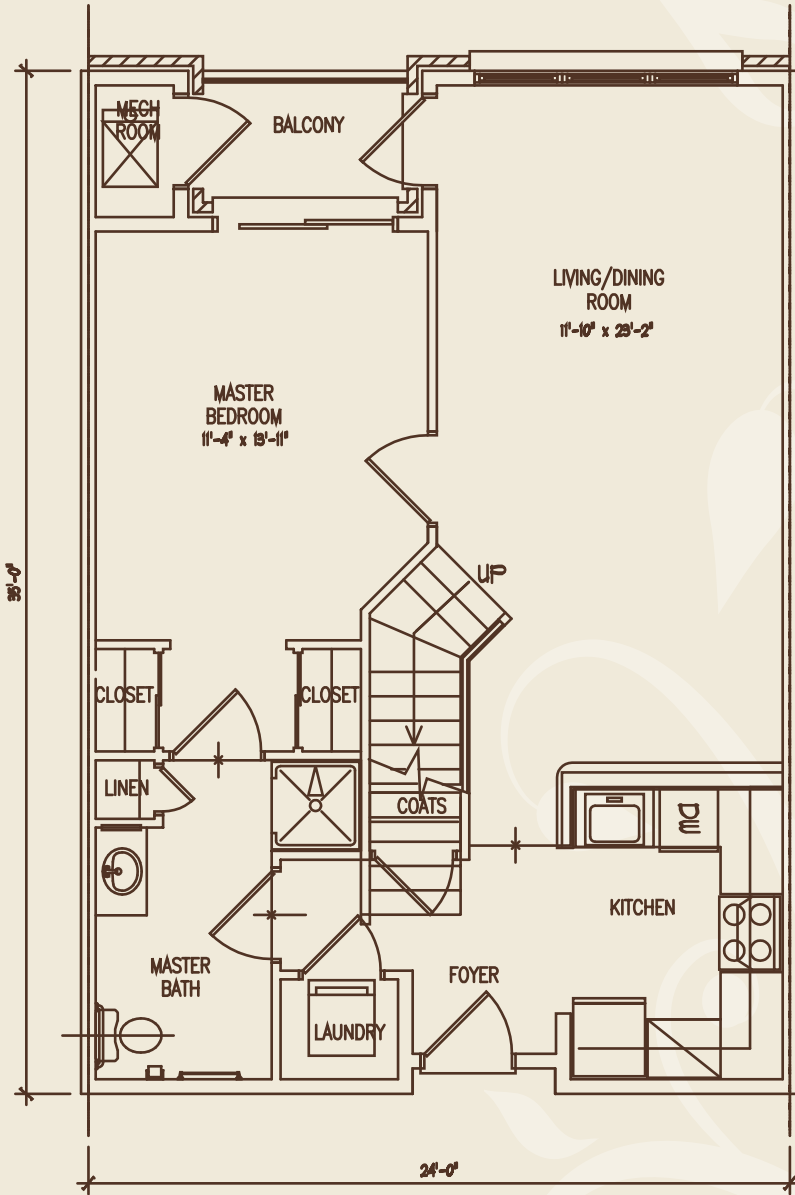

Two Bedroom Apartment

RESIDENCE
A2ML3

1285 SQ. FT.

1ST FLOOR

2ND FLOOR LOFT

2 BEDROOM

2 BATH

AT RARITAN