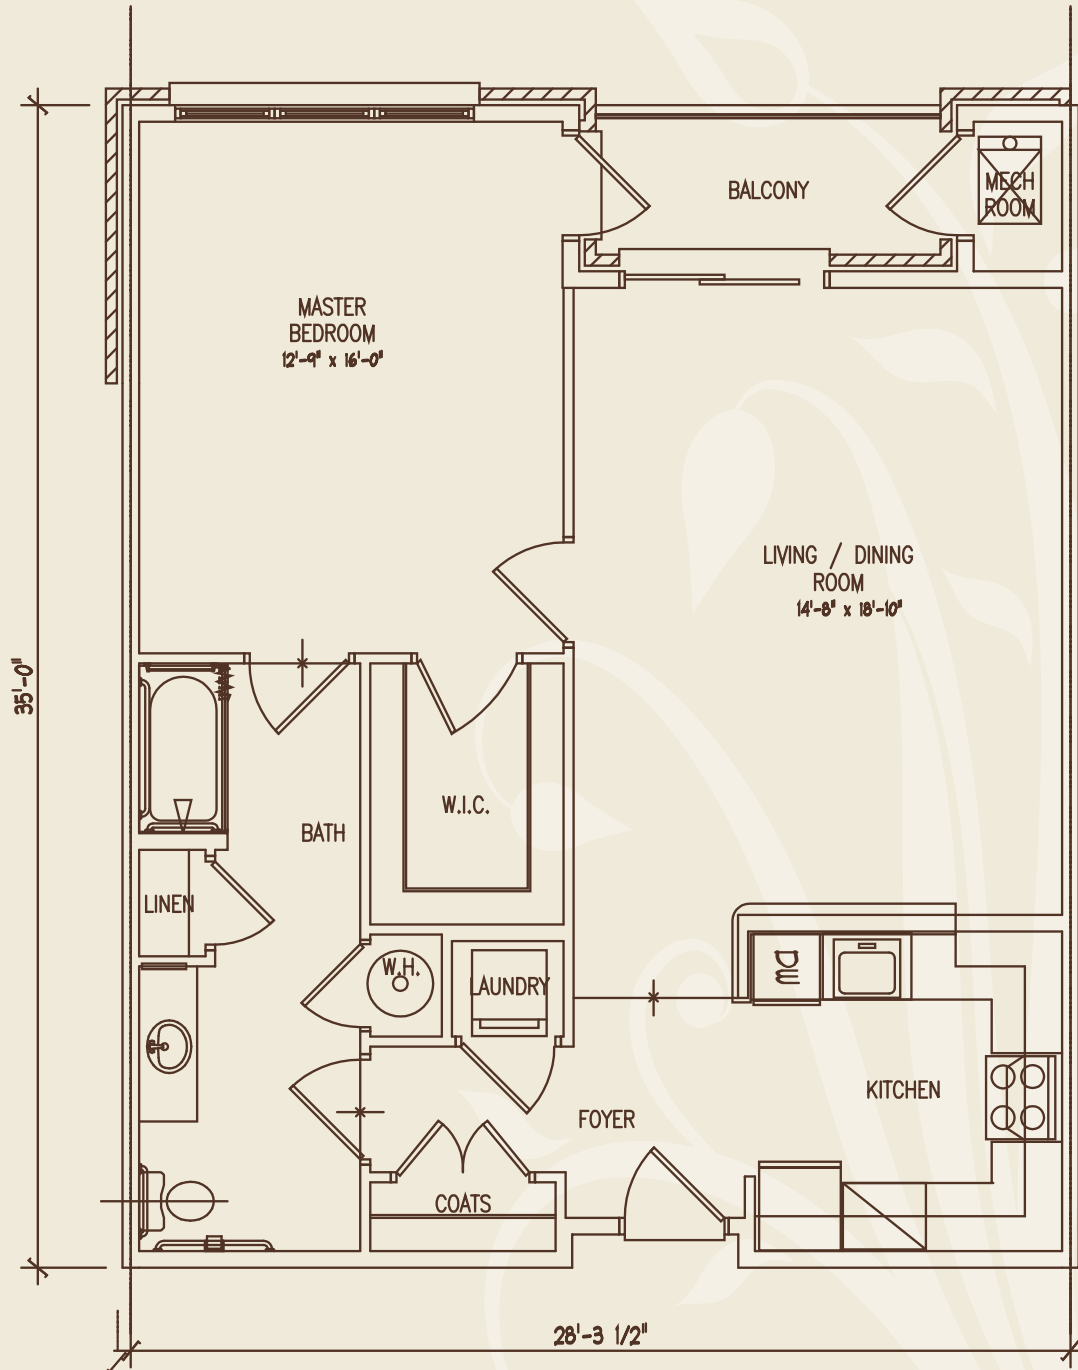

One Bedroom Apartment

RESIDENCE

A4

985 SQ. FT.

1 BEDROOM

1 BATH

AT RARITAN