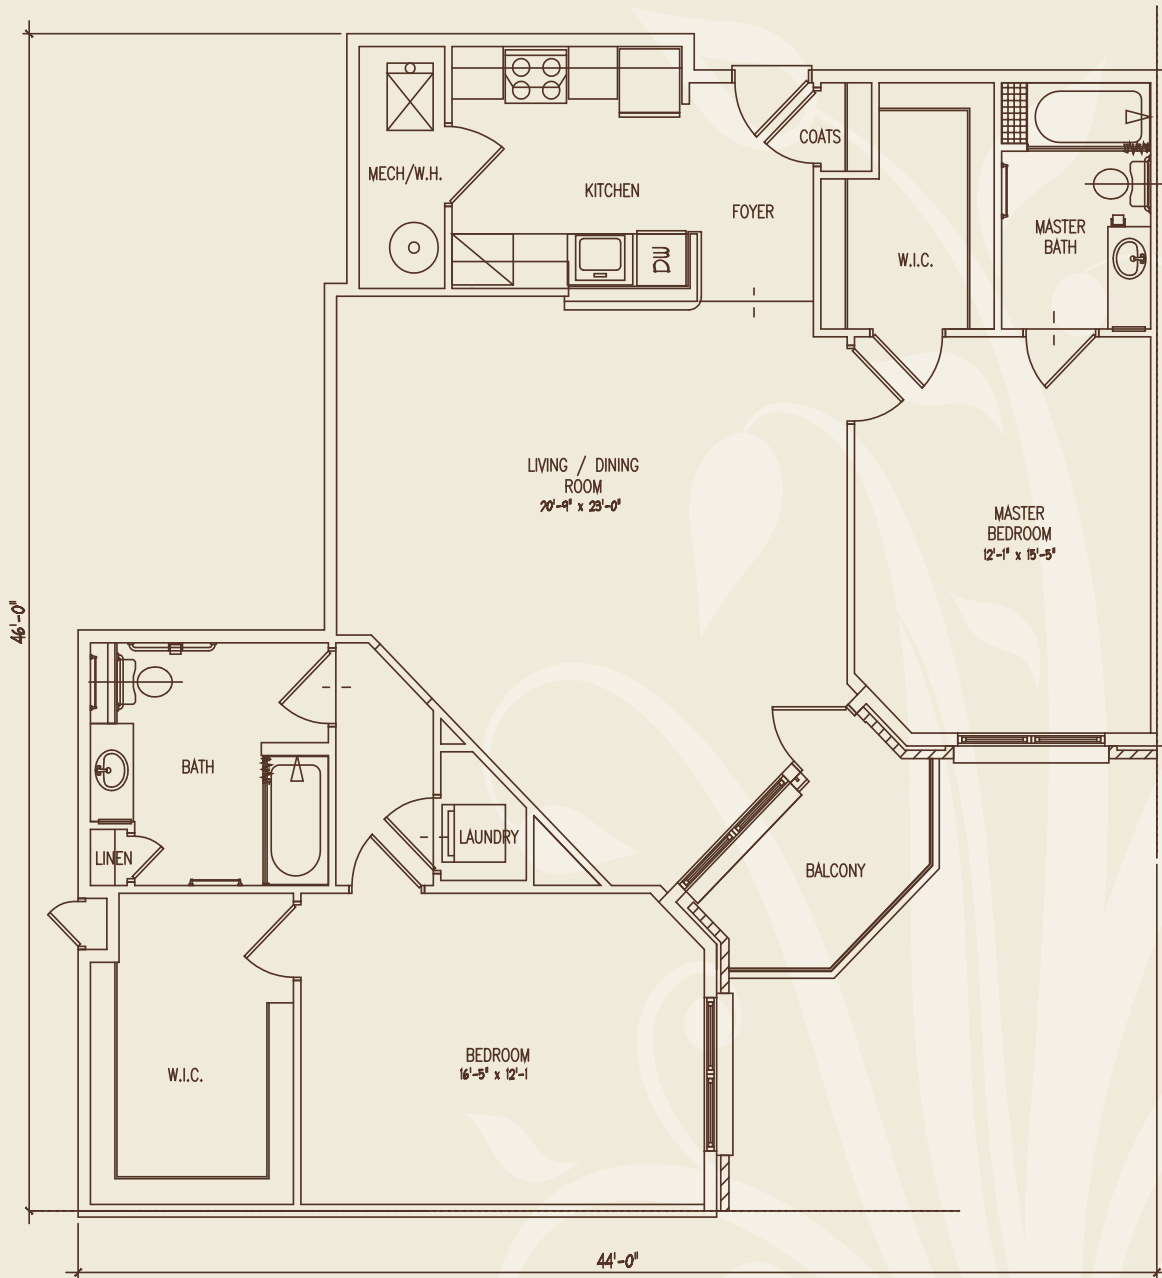

Two Bedroom Apartment

RESIDENCE

B2

1497 SQ. FT.

2 BEDROOM

2 BATH

AT RARITAN