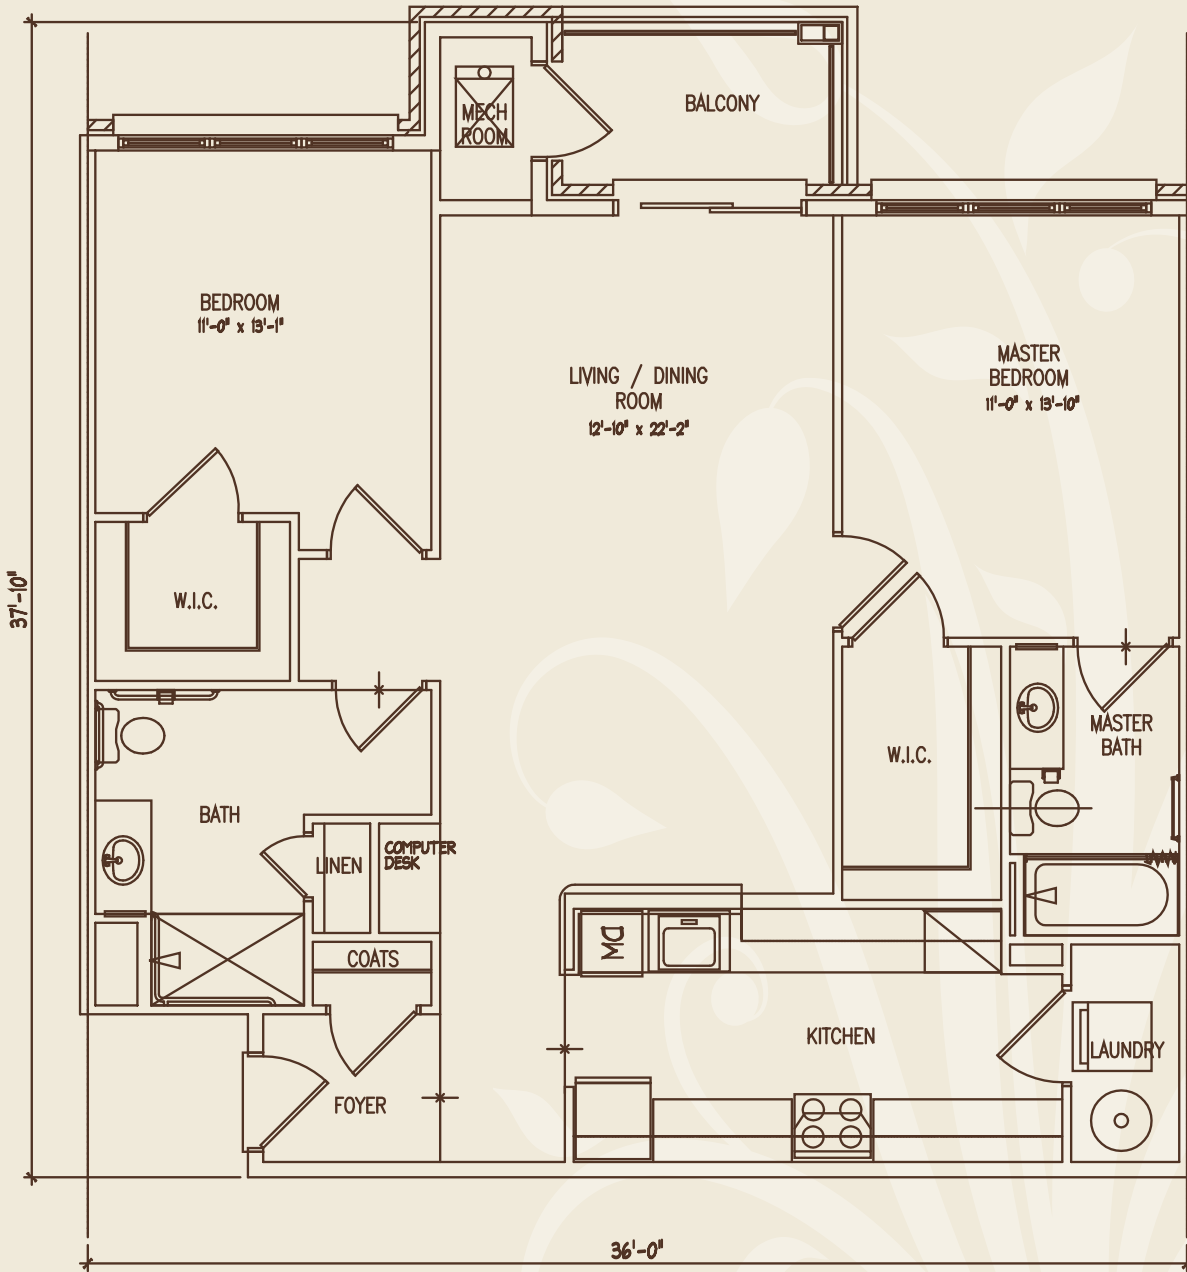

Two Bedroom Apartment

RESIDENCE

B7

1227 SQ. FT.

2 BEDROOM
2 BATH

AT RARITAN